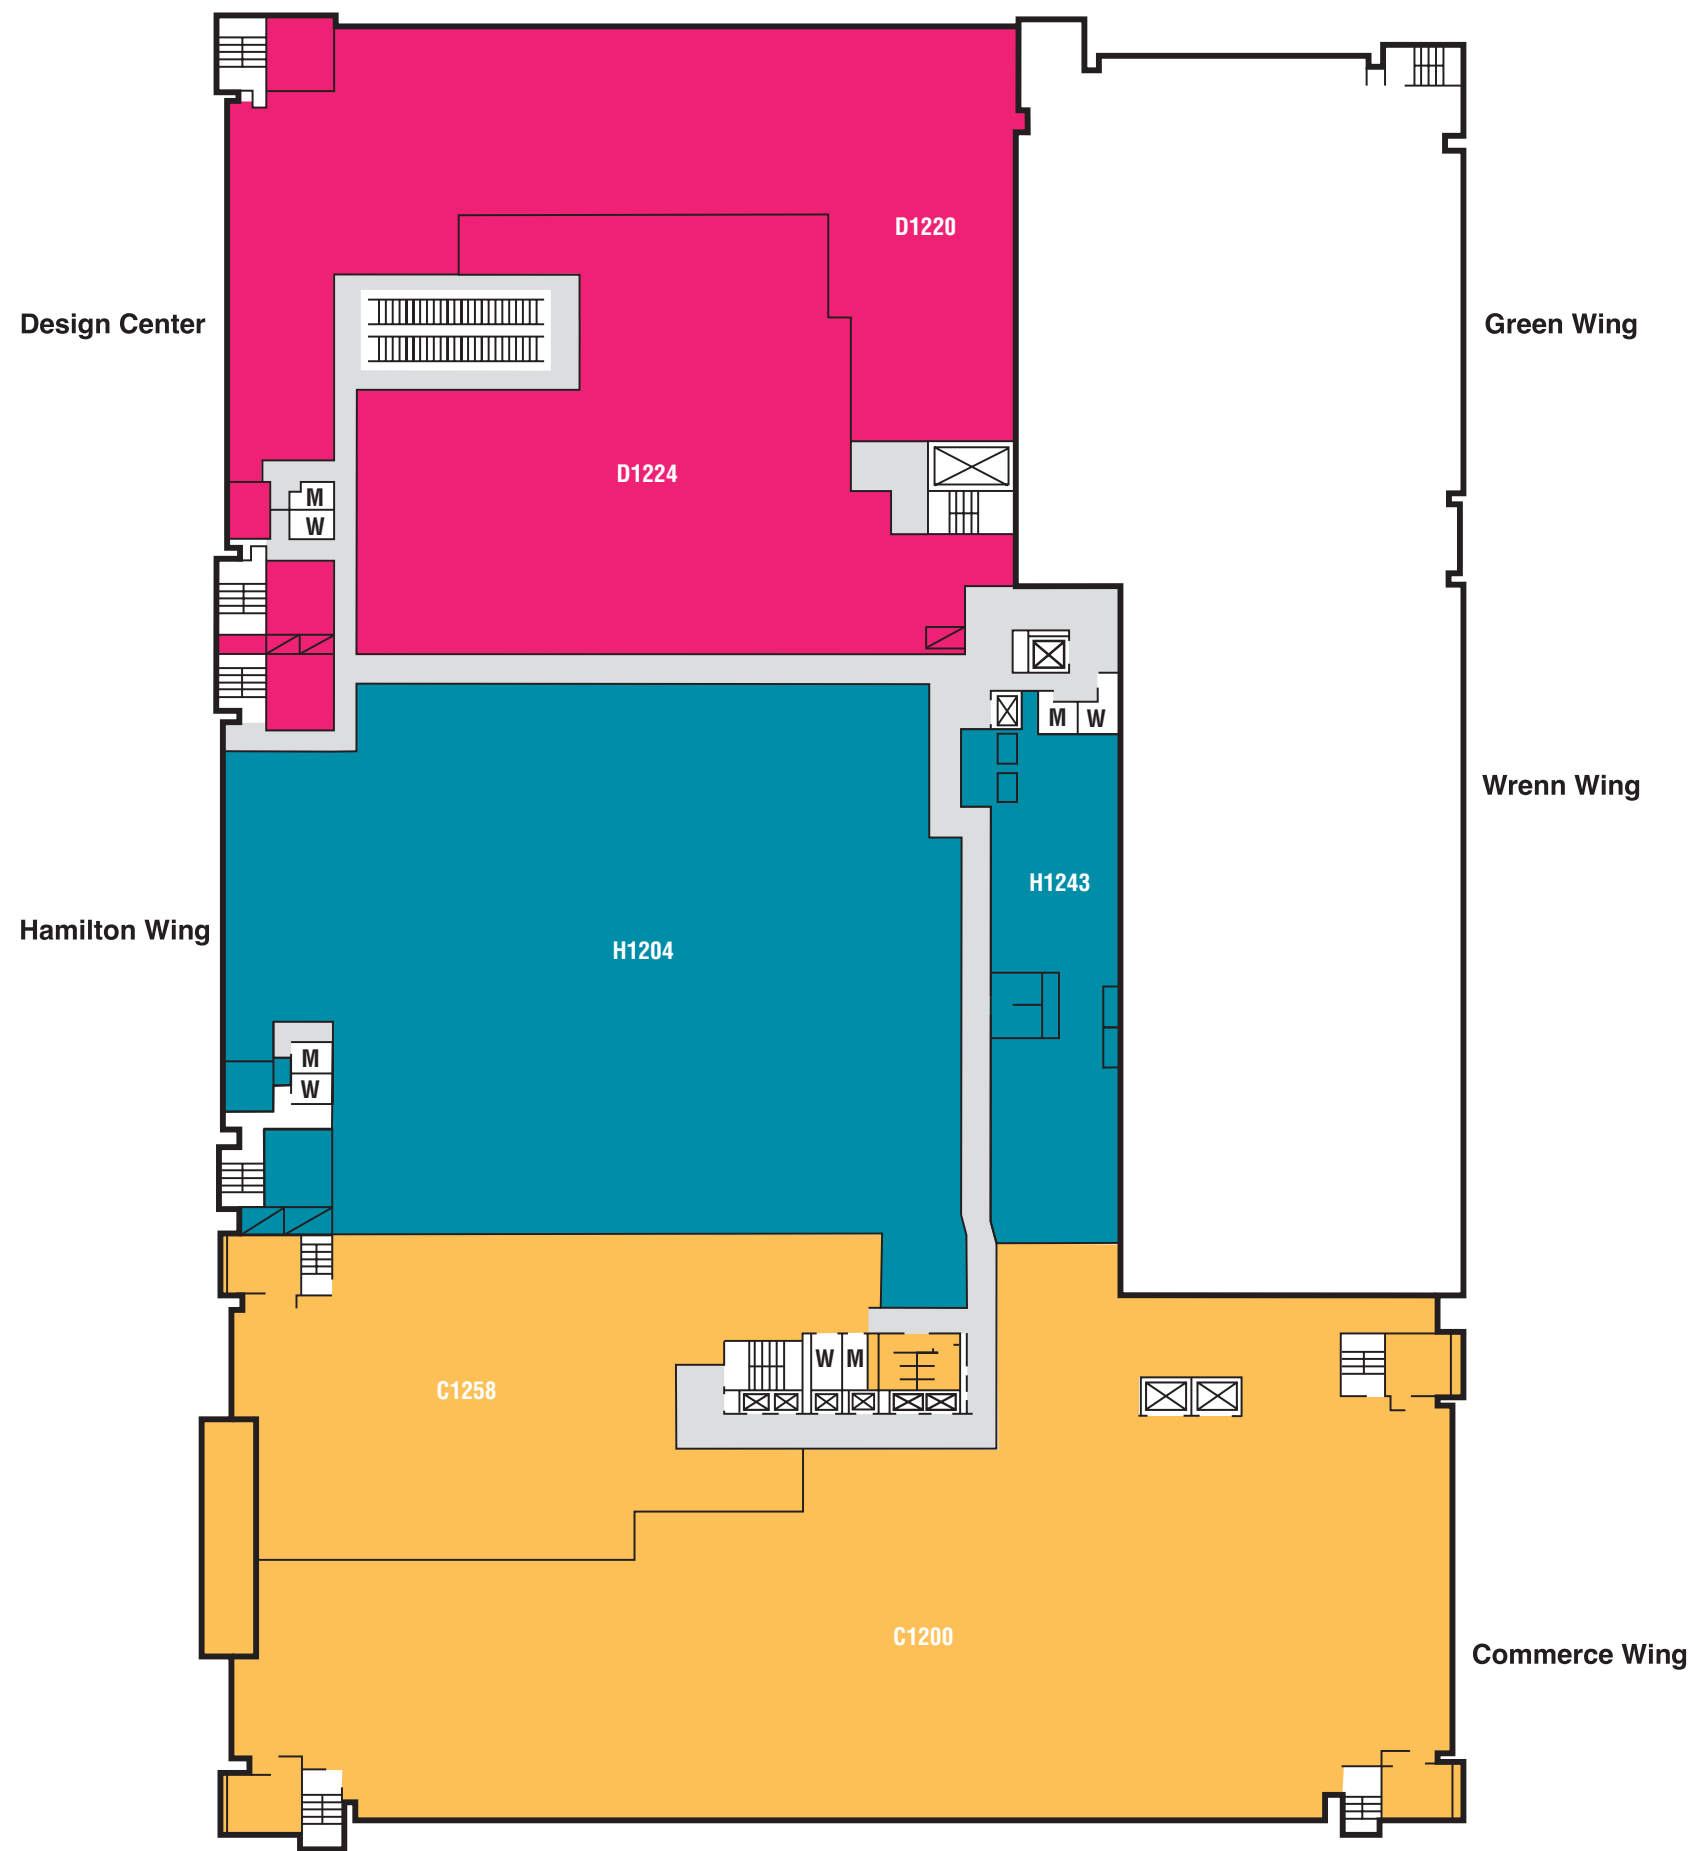

IHFC® 12th FLOOR

WING KEY

- **COMMERCE**
- **DESIGN CENTER**
- **GREEN**
- **HAMILTON**
- **MAIN**
- **WRENN**

KEY

- **YOU ARE HERE** ●
- **RESTROOMS**
- **FREIGHT ELEVATORS**
- **ESCALATORS**
- **STAIRS**
- **ELEVATORS**
- **CORRIDORS**

COMMERCE

Bassett Furniture Industries, Inc C1200
Endura C1258
HGTV Home Furniture Collection.....C1200

DESIGN CENTER

Chateau D'Ax USA Ltd D1224
USA Premium Leather Furniture.....D1220

HAMILTON

Kincaid Custom Upholstery.....H1243
Kincaid Furniture Co, Inc.....H1204

INTERNATIONAL
MARKET CENTERS
HIGH POINT

The heart of the High Point Market