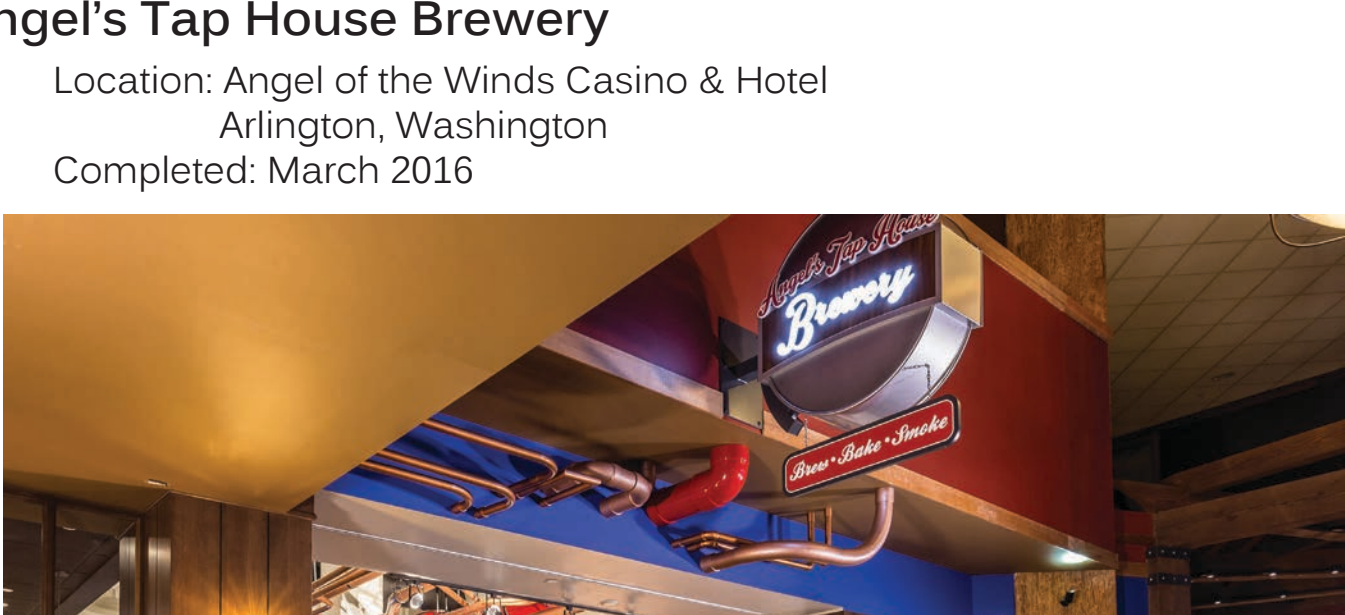

Lake Monster Brewing Taproom

Location: Saint Paul, Minnesota
Completed: December 2015

Photos courtesy of Cuningham Group Architecture, Inc.

Angel's Tap House Brewery

Location: Angel of the Winds Casino & Hotel
Arlington, Washington
Completed: March 2016