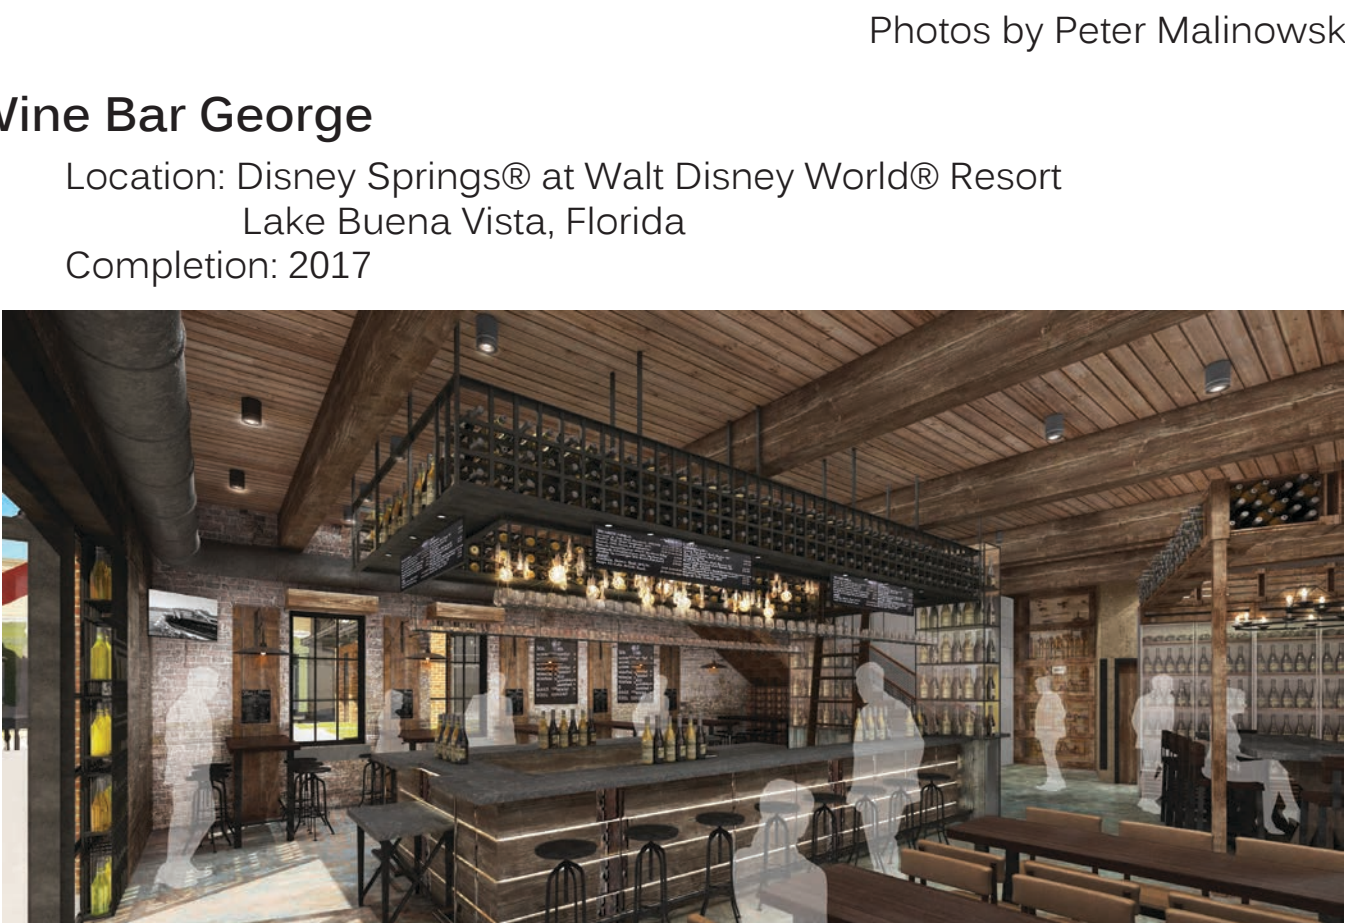

Location: Saint Paul, Minnesota  
Completed: December 2015

Photos courtesy of Cuningham Group Architecture, Inc.

**Angel's Tap House Brewery**

Location: Angel of the Winds Casino & Hotel  
Arlington, Washington  
Completed: March 2016

Photo courtesy of Angel of the Winds Casino & Hotel

**Lou Nanne's**

Location: Edina, Minnesota  
Completed: March 2016

Photo courtesy of Cuningham Group Architecture, Inc.

**Rhythm City® Casino Resort**

Location: Davenport, Iowa  
Completed: June 2016

Photos by Peter Malinowski

**Wine Bar George**

Location: Disney Springs® at Walt Disney World® Resort  
Lake Buena Vista, Florida  
Completion: 2017

**THANK YOU to our 2016 sponsors!**

- designResource  
WALLCOVERINGS  
COMMERCIAL FLOORING
- ATMOSPHERE  
COMMERCIAL INTERIORS
- Building Assets  
Construction Company
- Milliken
- DH  
DISTINCTION HOSPITALITY™
- AETNA  
PLYWOOD
- hospitality  
interiorresources
- JJI ouradnik CONTRACT SALES
- EM  
THERE'S ONLY ONE  
ELECTRIC MIRROR
- P/Kaufmann  
CONTRACT